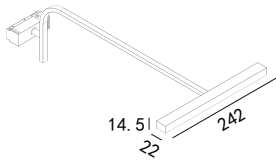

48V TRACK-LIGHT PAINTING ZEIS

white grey black

227 186

LED Power	Colour Temp	Luminous
<u>15W</u>	<u>2700/3000K</u>	<u>1800lm</u>
	<u>4000/5000K</u>	<u>1854lm</u>

LIGHT DISTRIBUTION

For 3000k